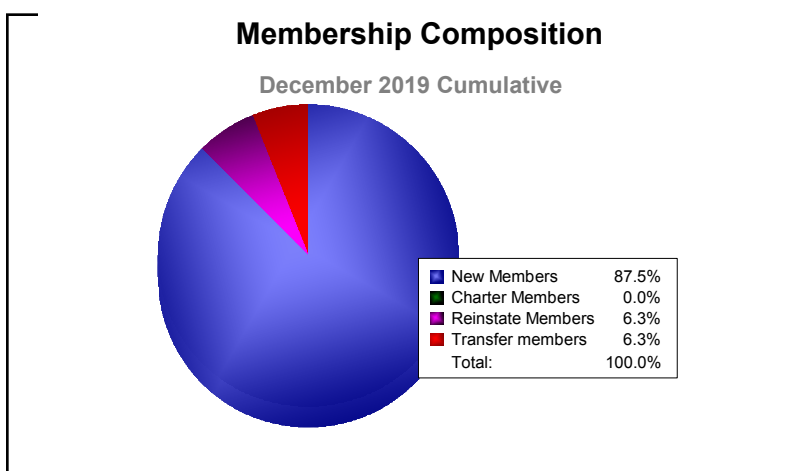

Year	New Clubs	Dropped Clubs	Gain/ Loss Clubs	New Members	Charter Members	Reinstate Members	Transfer Members	Total Member Added	Total Members Dropped	Gain/ Loss Members
2015-2016	0	0	0	107	0	11	8	126	-128	-2
2016-2017	0	0	0	116	0	5	5	126	-137	-11
2017-2018	0	0	0	115	0	10	12	137	-163	-26
2018-2019	0	-1	-1	108	0	9	11	128	-149	-21
2019-2020	0	0	0	28	0	2	2	32	-79	-47
<b>Average</b>	<b>0</b>	<b>0</b>	<b>0</b>	<b>95</b>	<b>0</b>	<b>7</b>	<b>8</b>	<b>110</b>	<b>-131</b>	<b>-21</b>

Year	New Clubs	Dropped Clubs	Gain/ Loss Clubs	New Members	Charter Members	Reinstate Members	Transfer Members	Total Member Added	Total Members Dropped	Gain/ Loss Members
2015-2016	0	0	0	0	0	0	0	0	0	0
2016-2017	0	0	0	0	0	0	0	0	0	0
2017-2018	0	0	0	0	0	0	0	0	-2	-2
2018-2019	0	0	0	0	0	0	0	0	0	0
2019-2020	0	0	0	0	0	0	0	0	0	0
<b>Average</b>	<b>0</b>	<b>0</b>	<b>0</b>	<b>0</b>	<b>0</b>	<b>0</b>	<b>0</b>	<b>0</b>	<b>0</b>	<b>0</b>