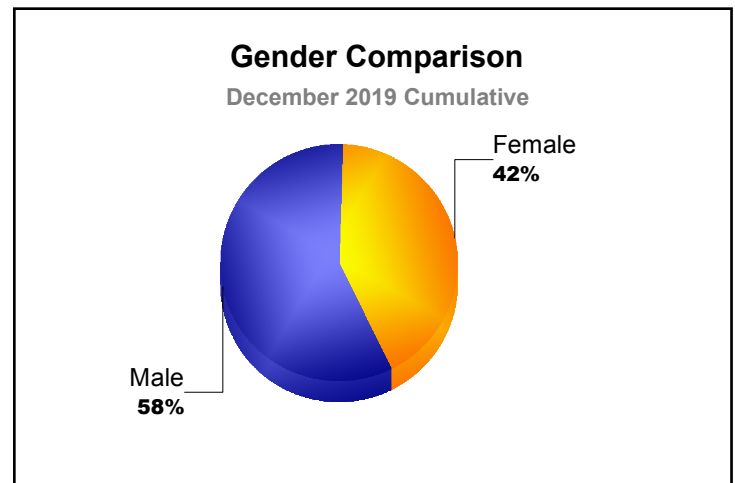

Year	New Clubs	Dropped Clubs	Gain/ Loss Clubs	New Members	Charter Members	Reinstate Members	Transfer Members	Total Member Added	Total Members Dropped	Gain/ Loss Members
2015-2016	0	0	0	107	0	11	8	126	-128	-2
2016-2017	0	0	0	116	0	5	5	126	-137	-11
2017-2018	0	0	0	115	0	10	12	137	-163	-26
2018-2019	0	-1	-1	108	0	9	11	128	-149	-21
2019-2020	0	0	0	28	0	2	2	32	-79	-47
<b>Average</b>	<b>0</b>	<b>0</b>	<b>0</b>	<b>95</b>	<b>0</b>	<b>7</b>	<b>8</b>	<b>110</b>	<b>-131</b>	<b>-21</b>