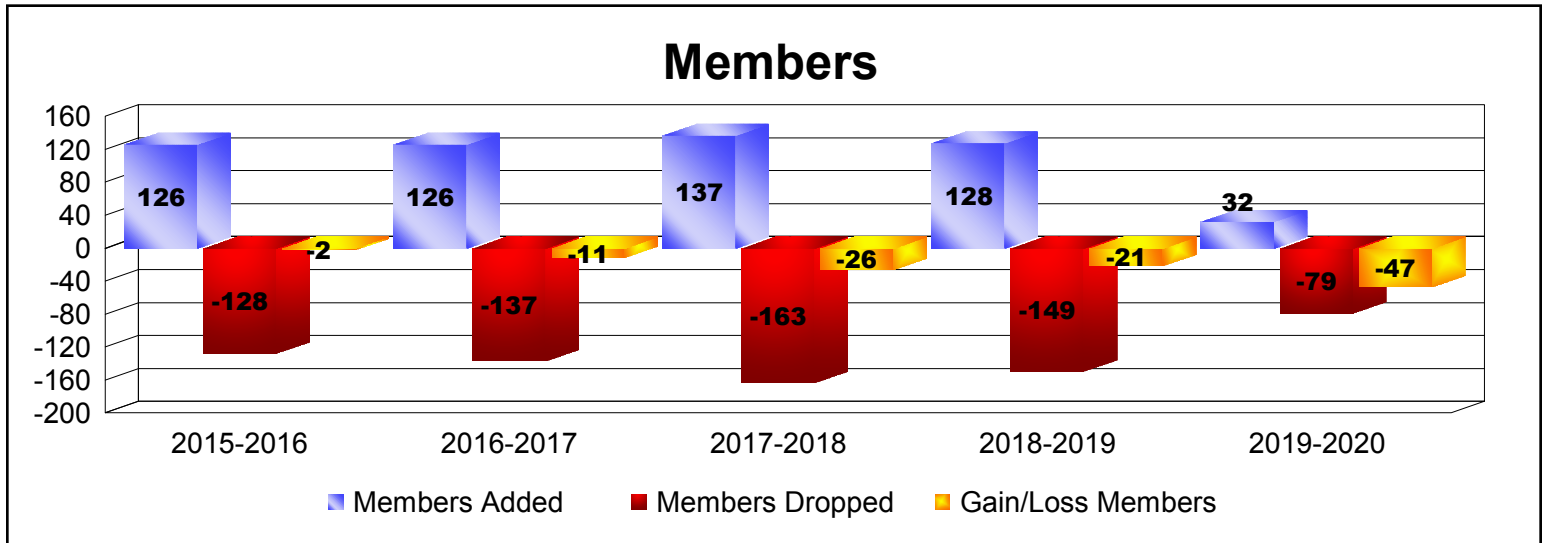

Year	New Clubs	Dropped Clubs	Gain/ Loss Clubs	New Members	Charter Members	Reinstate Members	Transfer Members	Total Member Added	Total Members Dropped	Gain/ Loss Members
2015-2016	0	0	0	107	0	11	8	126	-128	-2
2016-2017	0	0	0	116	0	5	5	126	-137	-11
2017-2018	0	0	0	115	0	10	12	137	-163	-26
2018-2019	0	-1	-1	108	0	9	11	128	-149	-21
2019-2020	0	0	0	28	0	2	2	32	-79	-47
<b>Average</b>	<b>0</b>	<b>0</b>	<b>0</b>	<b>95</b>	<b>0</b>	<b>7</b>	<b>8</b>	<b>110</b>	<b>-131</b>	<b>-21</b>

Year	New Clubs	Dropped Clubs	Gain/ Loss Clubs	New Members	Charter Members	Reinstate Members	Transfer Members	Total Member Added	Total Members Dropped	Gain/ Loss Members
2015-2016	0	0	0	0	0	0	0	0	0	0
2016-2017	0	0	0	0	0	0	0	0	0	0
2017-2018	0	0	0	0	0	0	0	0	-2	-2
2018-2019	0	0	0	0	0	0	0	0	0	0
2019-2020	0	0	0	0	0	0	0	0	0	0
<b>Average</b>	<b>0</b>	<b>0</b>	<b>0</b>	<b>0</b>	<b>0</b>	<b>0</b>	<b>0</b>	<b>0</b>	<b>0</b>	<b>0</b>