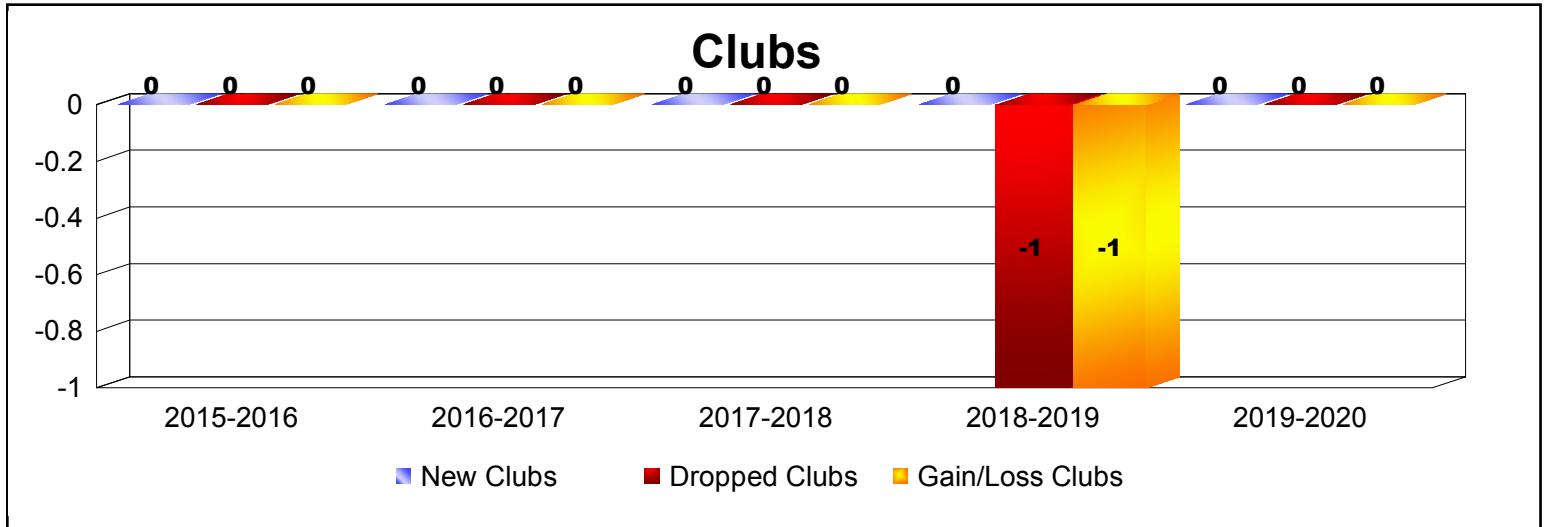

Year	New Clubs	Dropped Clubs	Gain/ Loss Clubs	New Members	Charter Members	Reinstate Members	Transfer Members	Total Member Added	Total Members Dropped	Gain/ Loss Members
2015-2016	0	0	0	107	0	11	8	126	-128	-2
2016-2017	0	0	0	116	0	5	5	126	-137	-11
2017-2018	0	0	0	115	0	10	12	137	-163	-26
2018-2019	0	-1	-1	108	0	9	11	128	-149	-21
2019-2020	0	0	0	28	0	2	2	32	-79	-47
<b>Average</b>	<b>0</b>	<b>0</b>	<b>0</b>	<b>95</b>	<b>0</b>	<b>7</b>	<b>8</b>	<b>110</b>	<b>-131</b>	<b>-21</b>

Year	New Clubs	Dropped Clubs	Gain/ Loss Clubs	New Members	Charter Members	Reinstate Members	Transfer Members	Total Member Added	Total Members Dropped	Gain/ Loss Members
2015-2016	0	0	0	0	0	0	0	0	0	0
2016-2017	0	0	0	0	0	0	0	0	0	0
2017-2018	0	0	0	0	0	0	0	0	-2	-2
2018-2019	0	0	0	0	0	0	0	0	0	0
2019-2020	0	0	0	0	0	0	0	0	0	0
<b>Average</b>	<b>0</b>	<b>0</b>	<b>0</b>	<b>0</b>	<b>0</b>	<b>0</b>	<b>0</b>	<b>0</b>	<b>0</b>	<b>0</b>